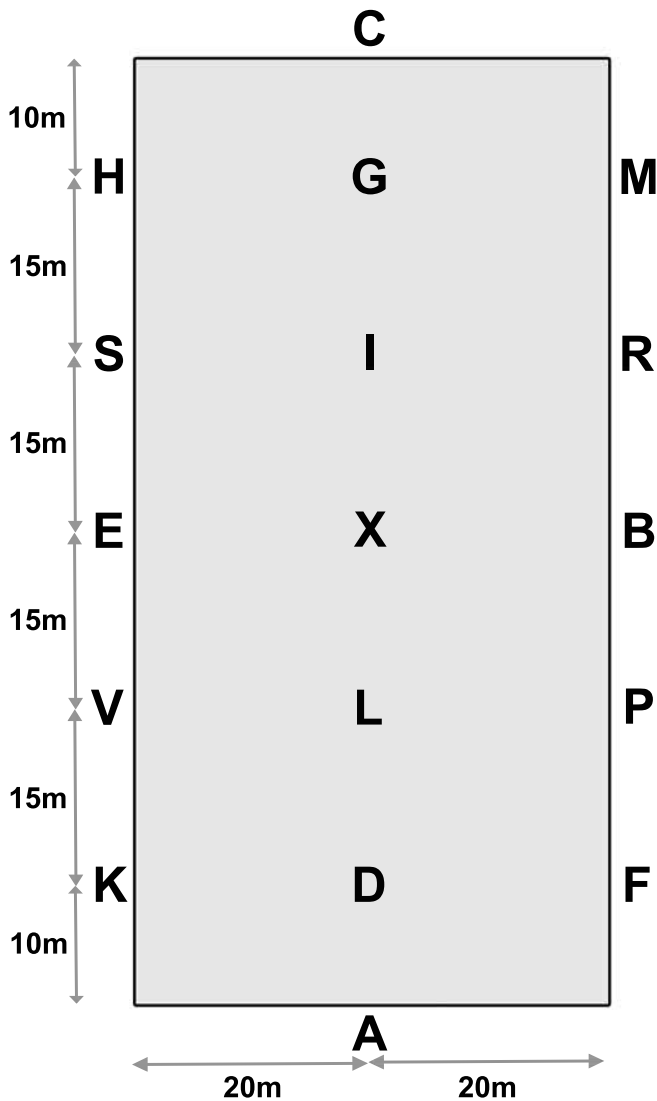

DRIVEN DRESSAGE

Dressage arena dimensions and letters

80m arena (80x40)

100m arena (100x40)

The sequence of letters around a dressage arena can be hard to remember. The following may help!

All King Victor Emmanuel's Show Horses Can Make Really Beautiful People Fall.
Any Kind Vet Enjoys Sharing Horse Care Methods Recommended By Professional Farms
A First Place Blue Ribbon Makes Common Horsemen Savour Each Victory Keenly