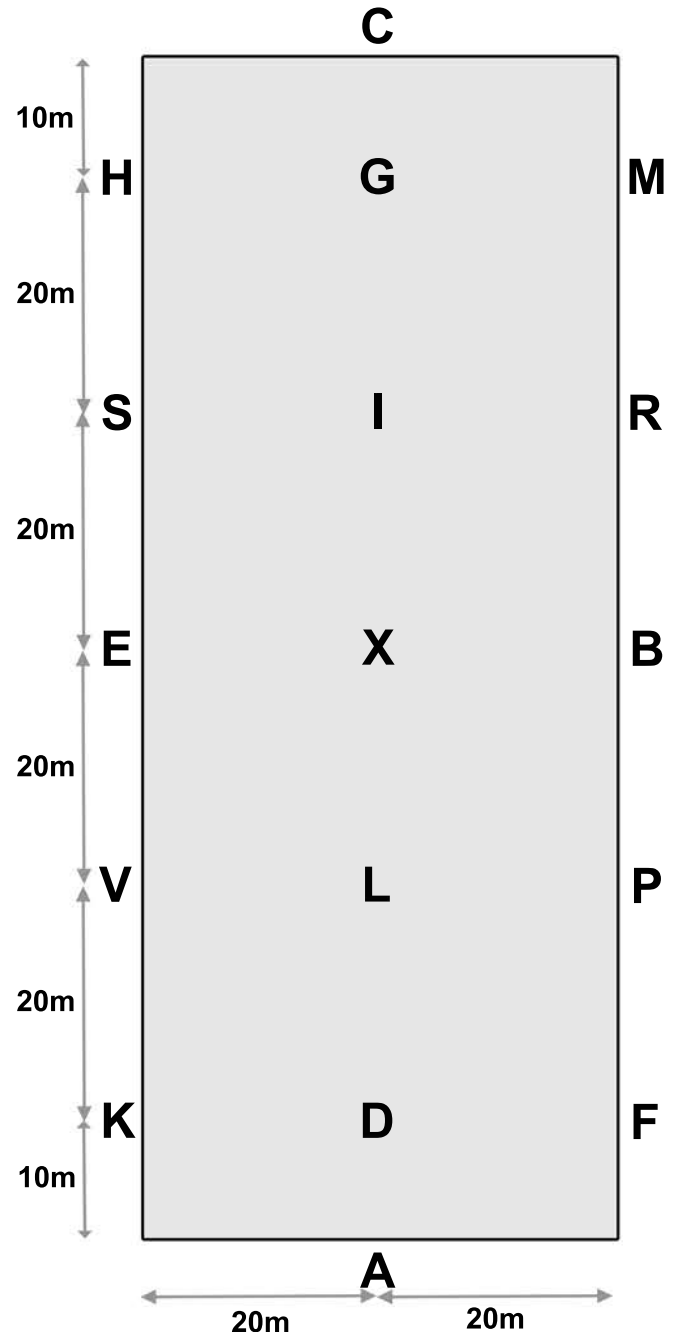

DRIVEN DRESSAGE

Dressage arena dimensions and letters

80m arena (80x40)

100m arena (100x40)

The sequence of letters around a dressage arena can be hard to remember. The following may help!

All King Victor Emmanuel's Show Horses Can Make Really Beautiful People Fall.
Any Kind Vet Enjoys Sharing Horse Care Methods Recommended By Professional Farms
A First Place Blue Ribbon Makes Common Horsemen Savour Each Victory Keenly